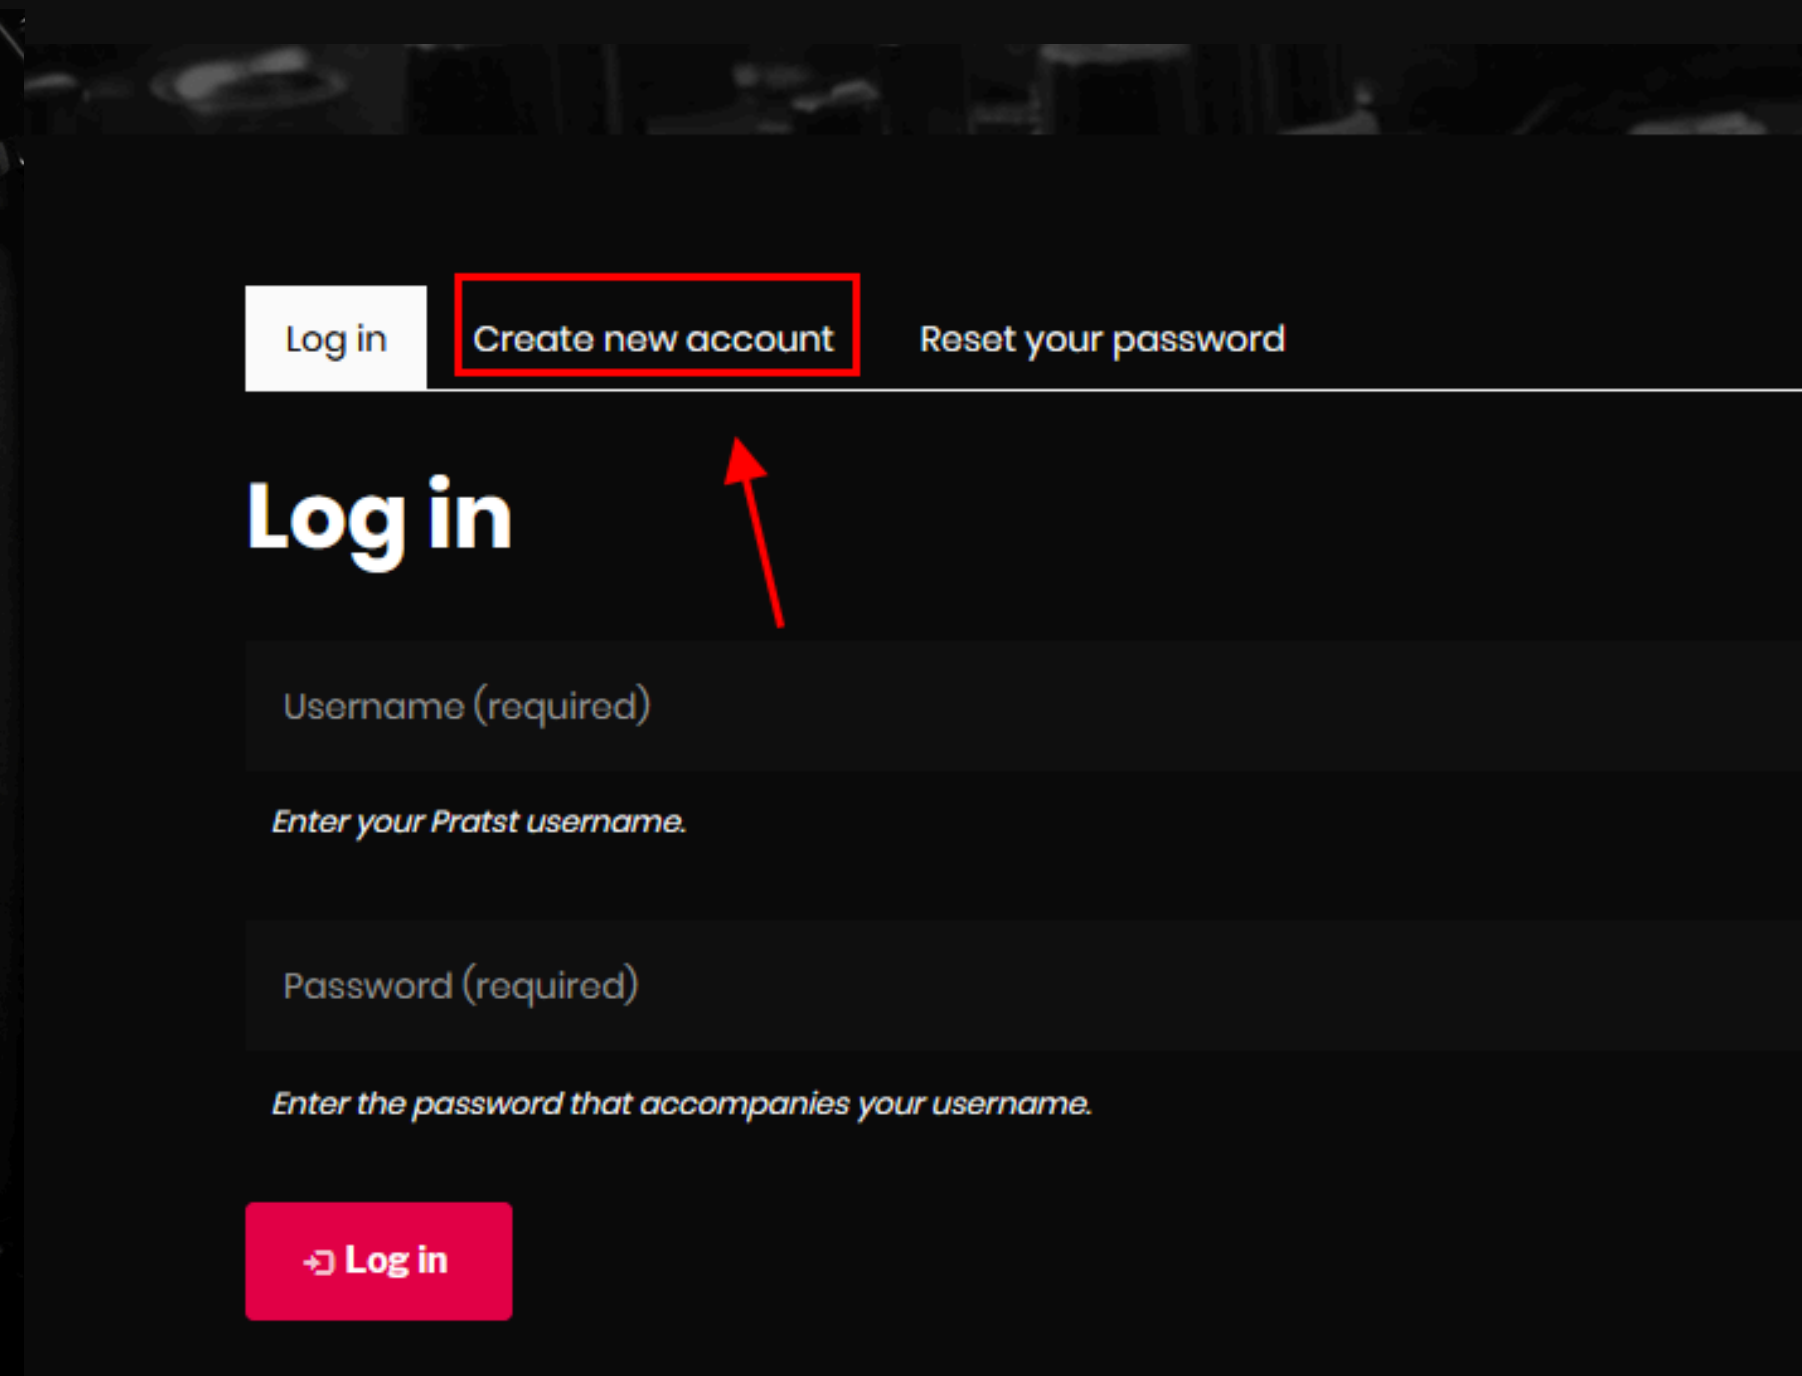

Pratst

Your fame awaits

**UNLEASH YOUR TALENT. MAKE
MUSIC WITH PRATST.**

User Guide: How to Create a Studio Account

To create an account, click on "Sign In" in the top right-hand side of the screen.

After clicking "Sign In", you will be taken to the next page where you can click on "Create New Account".

Create new account

Fill in details below.

Personal Information +

Name (required)

Surname (required)

Gender (required) ∨

Age (required) 📅

Subscribe me to the mailing list?