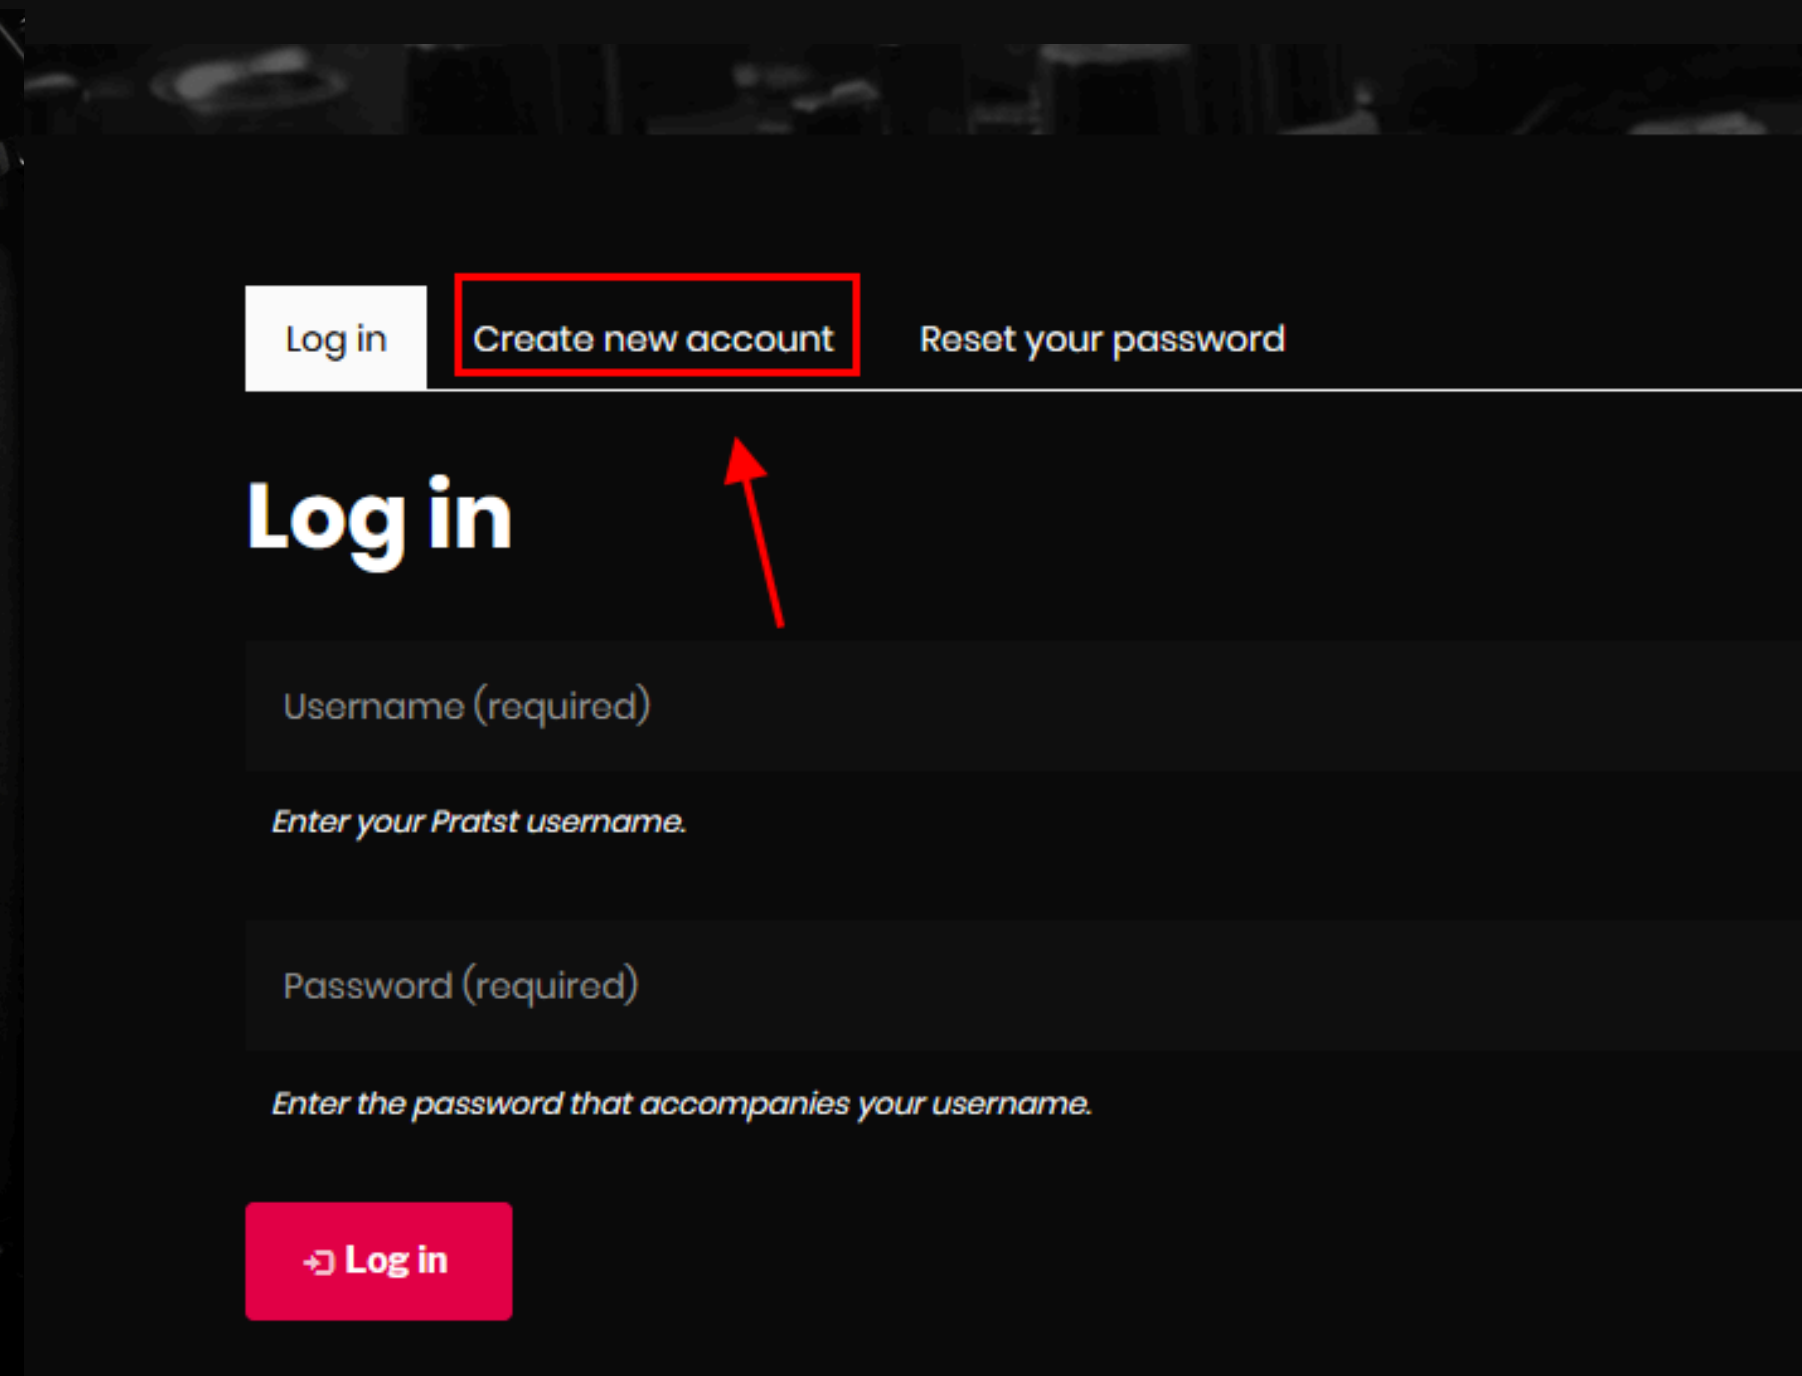

Pratst

Your fame awaits

**UNLEASH YOUR TALENT. MAKE
MUSIC WITH PRATST.**

User Guide: How to Create an Account

To create an account, click on "Sign In" in the top right-hand side of the screen.

After clicking "Sign In", you will be taken to the next page where you can click on "Create New Account".

Create new account

Fill in details below.

Personal Information +

Name (required)

Surname (required)

Gender (required) ∨

Age (required) 📅

Subscribe me to the mailing list?